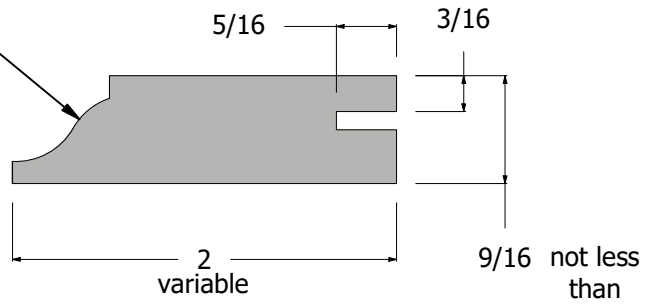

Any DS-I profiles can add weatherstrip option

Profiles may require some modification for weatherstrip options

Scale :
1 : 1

Part Number :
DS-I- -W(weatherstrip option)

Style :
Traditional

[Back](#)

Description :
Door Stop